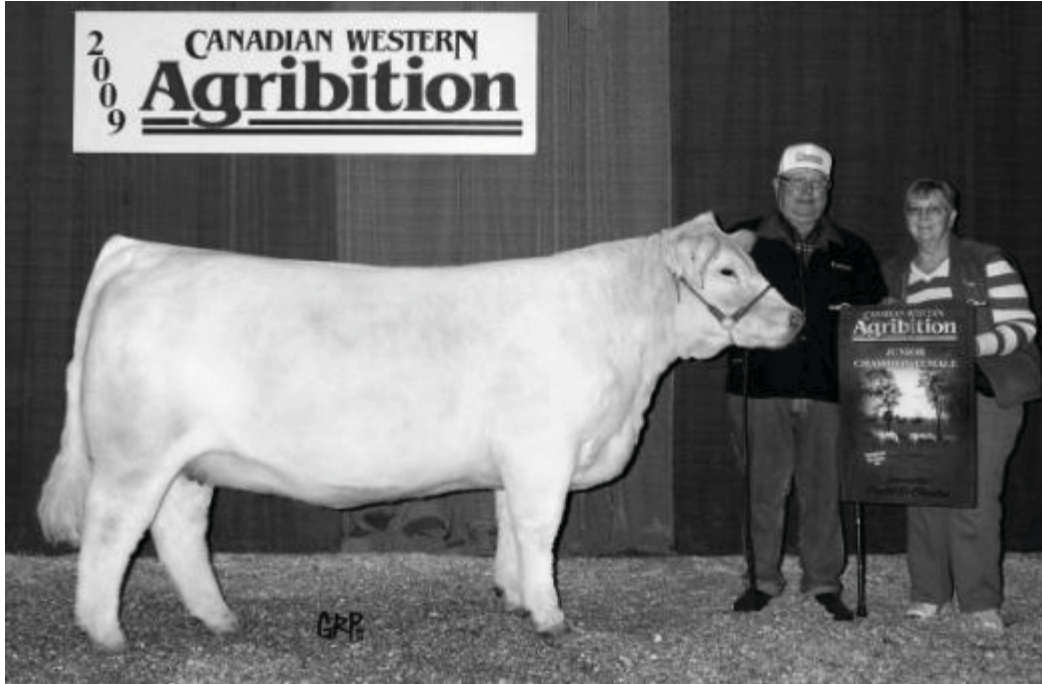

EATO'S PATRIOT 4031

Dam: F1072311 EATONS CHICO 7596

EATONS CHICO 5640

Some Awards won by Chomiak Charolais Stock

Simply Irresistible 813U - Grand Champion Female—Agribition and Farm Fair 2009

Reserve Junior Futurity Female—Agribition 2008